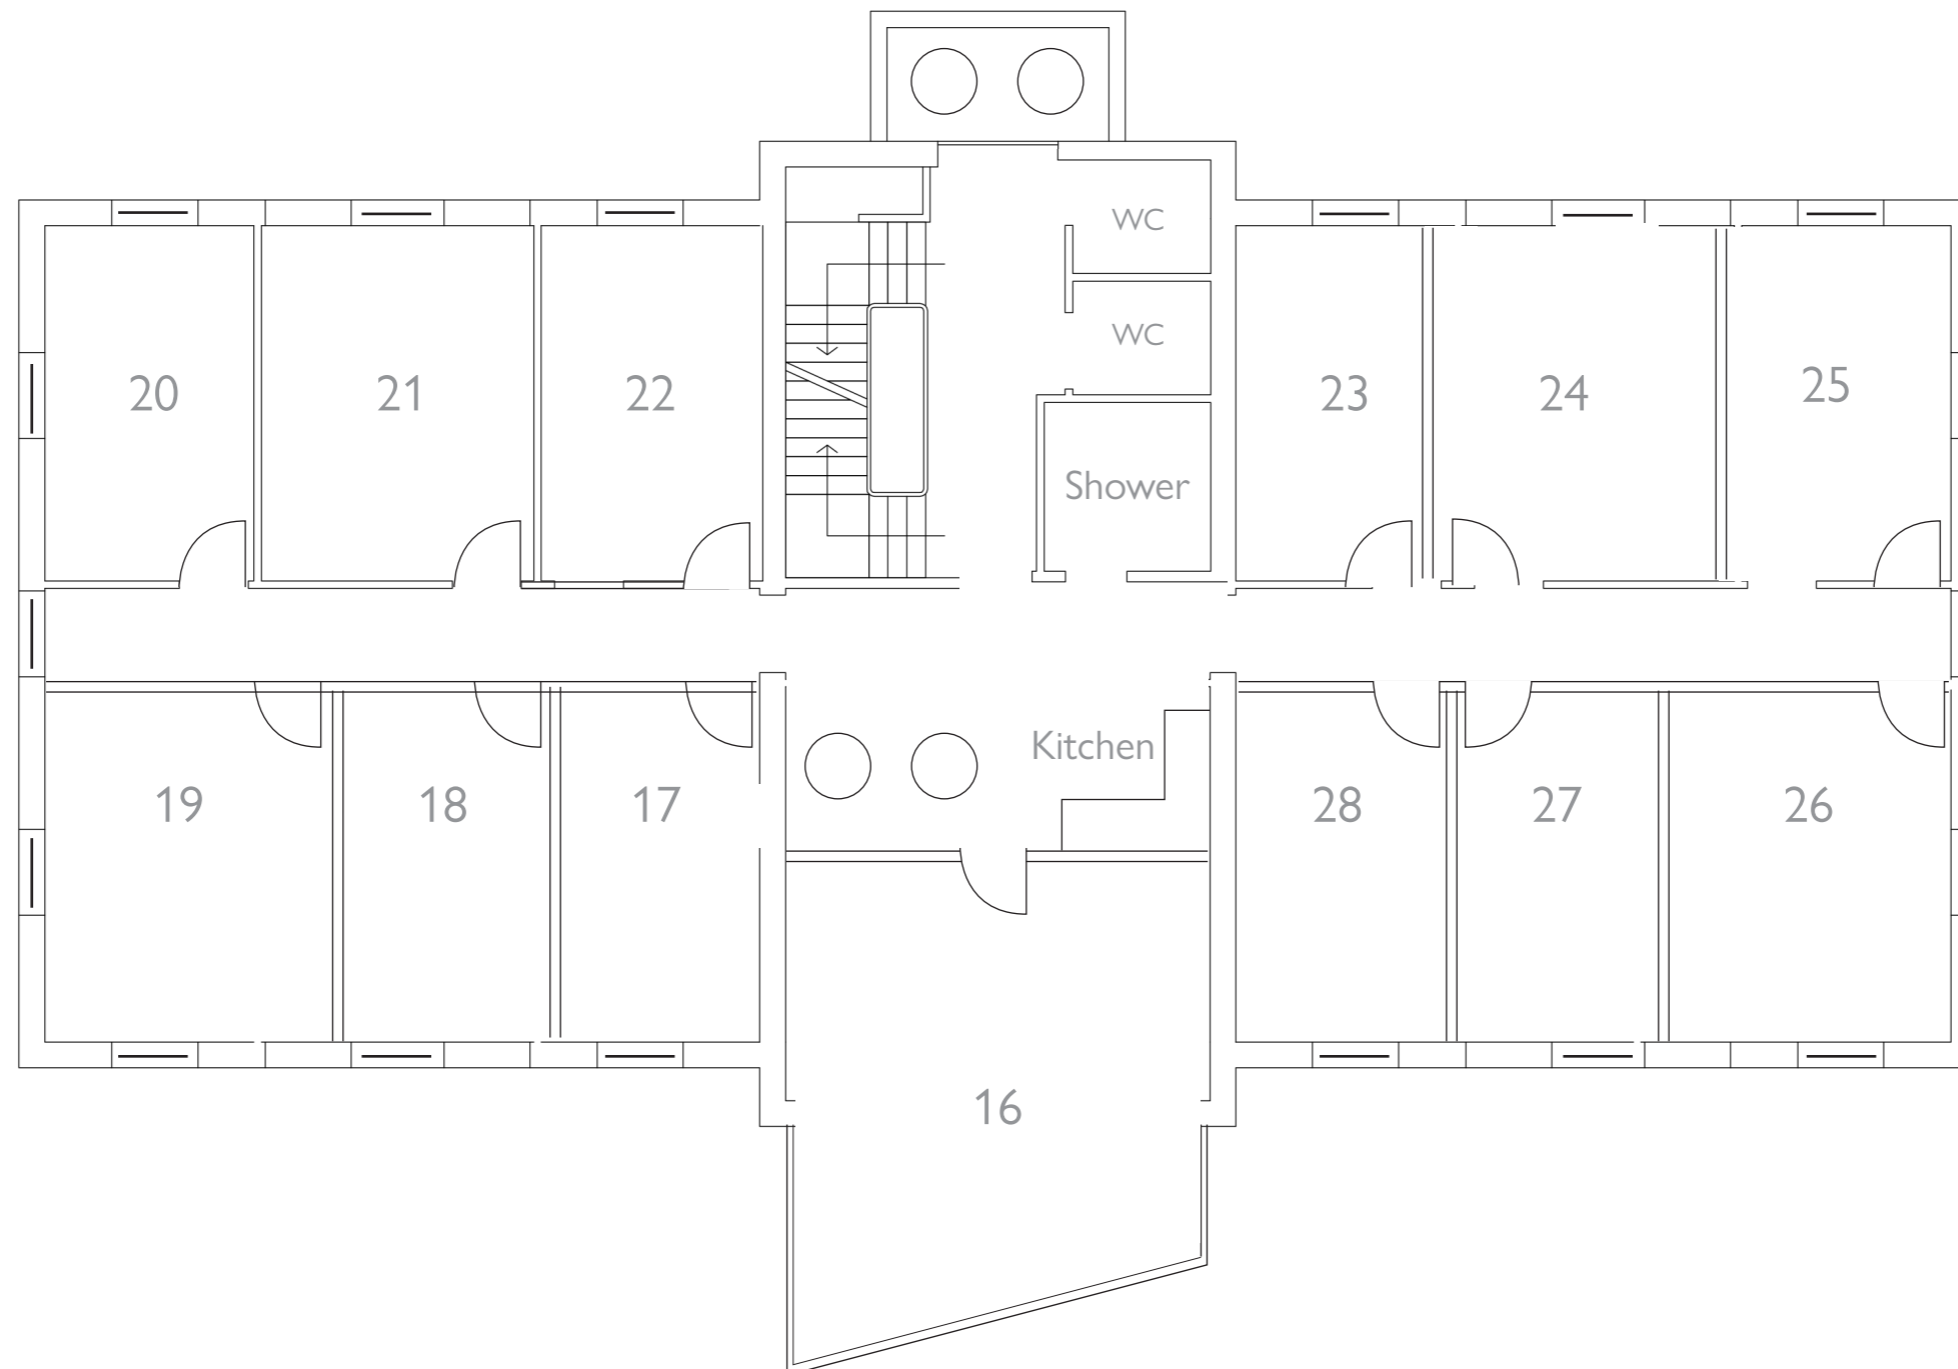

15 Neptune Court, Ocean Way,
Cardiff Bay, Cardiff CF24 5PJ
info@workbenchoffice.com
www.workbenchoffice.com

Ground Floor Offices
Scale 1:100 at A3
Do not scale, use dimensions only.
Date: 5/09/2023

15 Neptune Court, Ocean Way,
Cardiff Bay, Cardiff CF24 5PJ
info@workbenchoffice.com
www.workbenchoffice.com

Ground Floor Offices
Scale 1:100 at A3
Do not scale, use dimensions only.
Date: 5/09/2023

15 Neptune Court, Ocean Way,
Cardiff Bay, Cardiff CF24 5PJ
info@workbenchoffice.com
www.workbenchoffice.com

Ground Floor Offices
Scale 1:100 at A3
Do not scale, use dimensions only.
Date: 5/09/2023

Building 6 Ocean Way

Office Sq ft

1	66	(1 desk)	16	576	(10/12 desk)
2	78	(2 desk)	17	130	(2 desk)
3	158	(4 desk)	18	129	(2 desk)
4	145	(4 desk)	19	201	(4 desk)
5	180	(4 desk)	20	140	(2 desk)
6	177	(4 desk)	21	189	(4 desk)
7	232	(4 desk)	22	147	(2 desk)
8	115	(2 desk)	23	143	(2 desk)
9	111	(2 desk)	24	184	(4 desk)
10	106	(2 desk)	25	139	(2 desk)
11	124	(2 desk)	26	204	(4 desk)
12	228	(4 desk)	27	134	(2 desk)
13	206	(4 desk)	28	134	(2 desk)
14	129	(2 desk)	29	860	(14/16 desk)
15	129	(2 desk)			