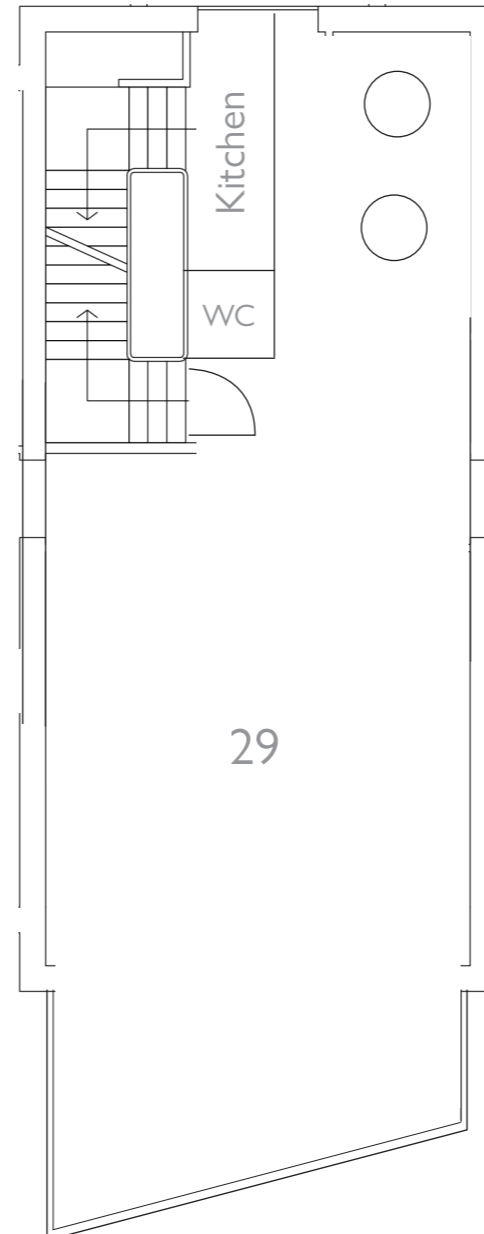

15 Neptune Court, Ocean Way,
Cardiff Bay, Cardiff CF24 5PJ
info@workbenchoffice.com
www.workbenchoffice.com

Ground Floor Offices
Scale 1:100 at A3
Do not scale, use dimensions only.
Date: 5/09/2023

15 Neptune Court, Ocean Way,
Cardiff Bay, Cardiff CF24 5PJ
info@workbenchoffice.com
www.workbenchoffice.com

Ground Floor Offices
Scale 1:100 at A3
Do not scale, use dimensions only.
Date: 5/09/2023

15 Neptune Court, Ocean Way,
Cardiff Bay, Cardiff CF24 5PJ
info@workbenchoffice.com
www.workbenchoffice.com

Ground Floor Offices
Scale 1:100 at A3
Do not scale, use dimensions only.
Date: 5/09/2023

Building 6 Ocean Way

Office Sq ft

1	66	(1 desk)	16	576	(10/12 desk)
2	78	(2 desk)	17	130	(2 desk)
3	158	(4 desk)	18	129	(2 desk)
4	145	(4 desk)	19	201	(4 desk)
5	180	(4 desk)	20	140	(2 desk)
6	177	(4 desk)	21	189	(4 desk)
7	232	(4 desk)	22	147	(2 desk)
8	115	(2 desk)	23	143	(2 desk)
9	111	(2 desk)	24	184	(4 desk)
10	106	(2 desk)	25	139	(2 desk)
11	124	(2 desk)	26	204	(4 desk)
12	228	(4 desk)	27	134	(2 desk)
13	206	(4 desk)	28	134	(2 desk)
14	129	(2 desk)	29	860	(14/16 desk)
15	129	(2 desk)			