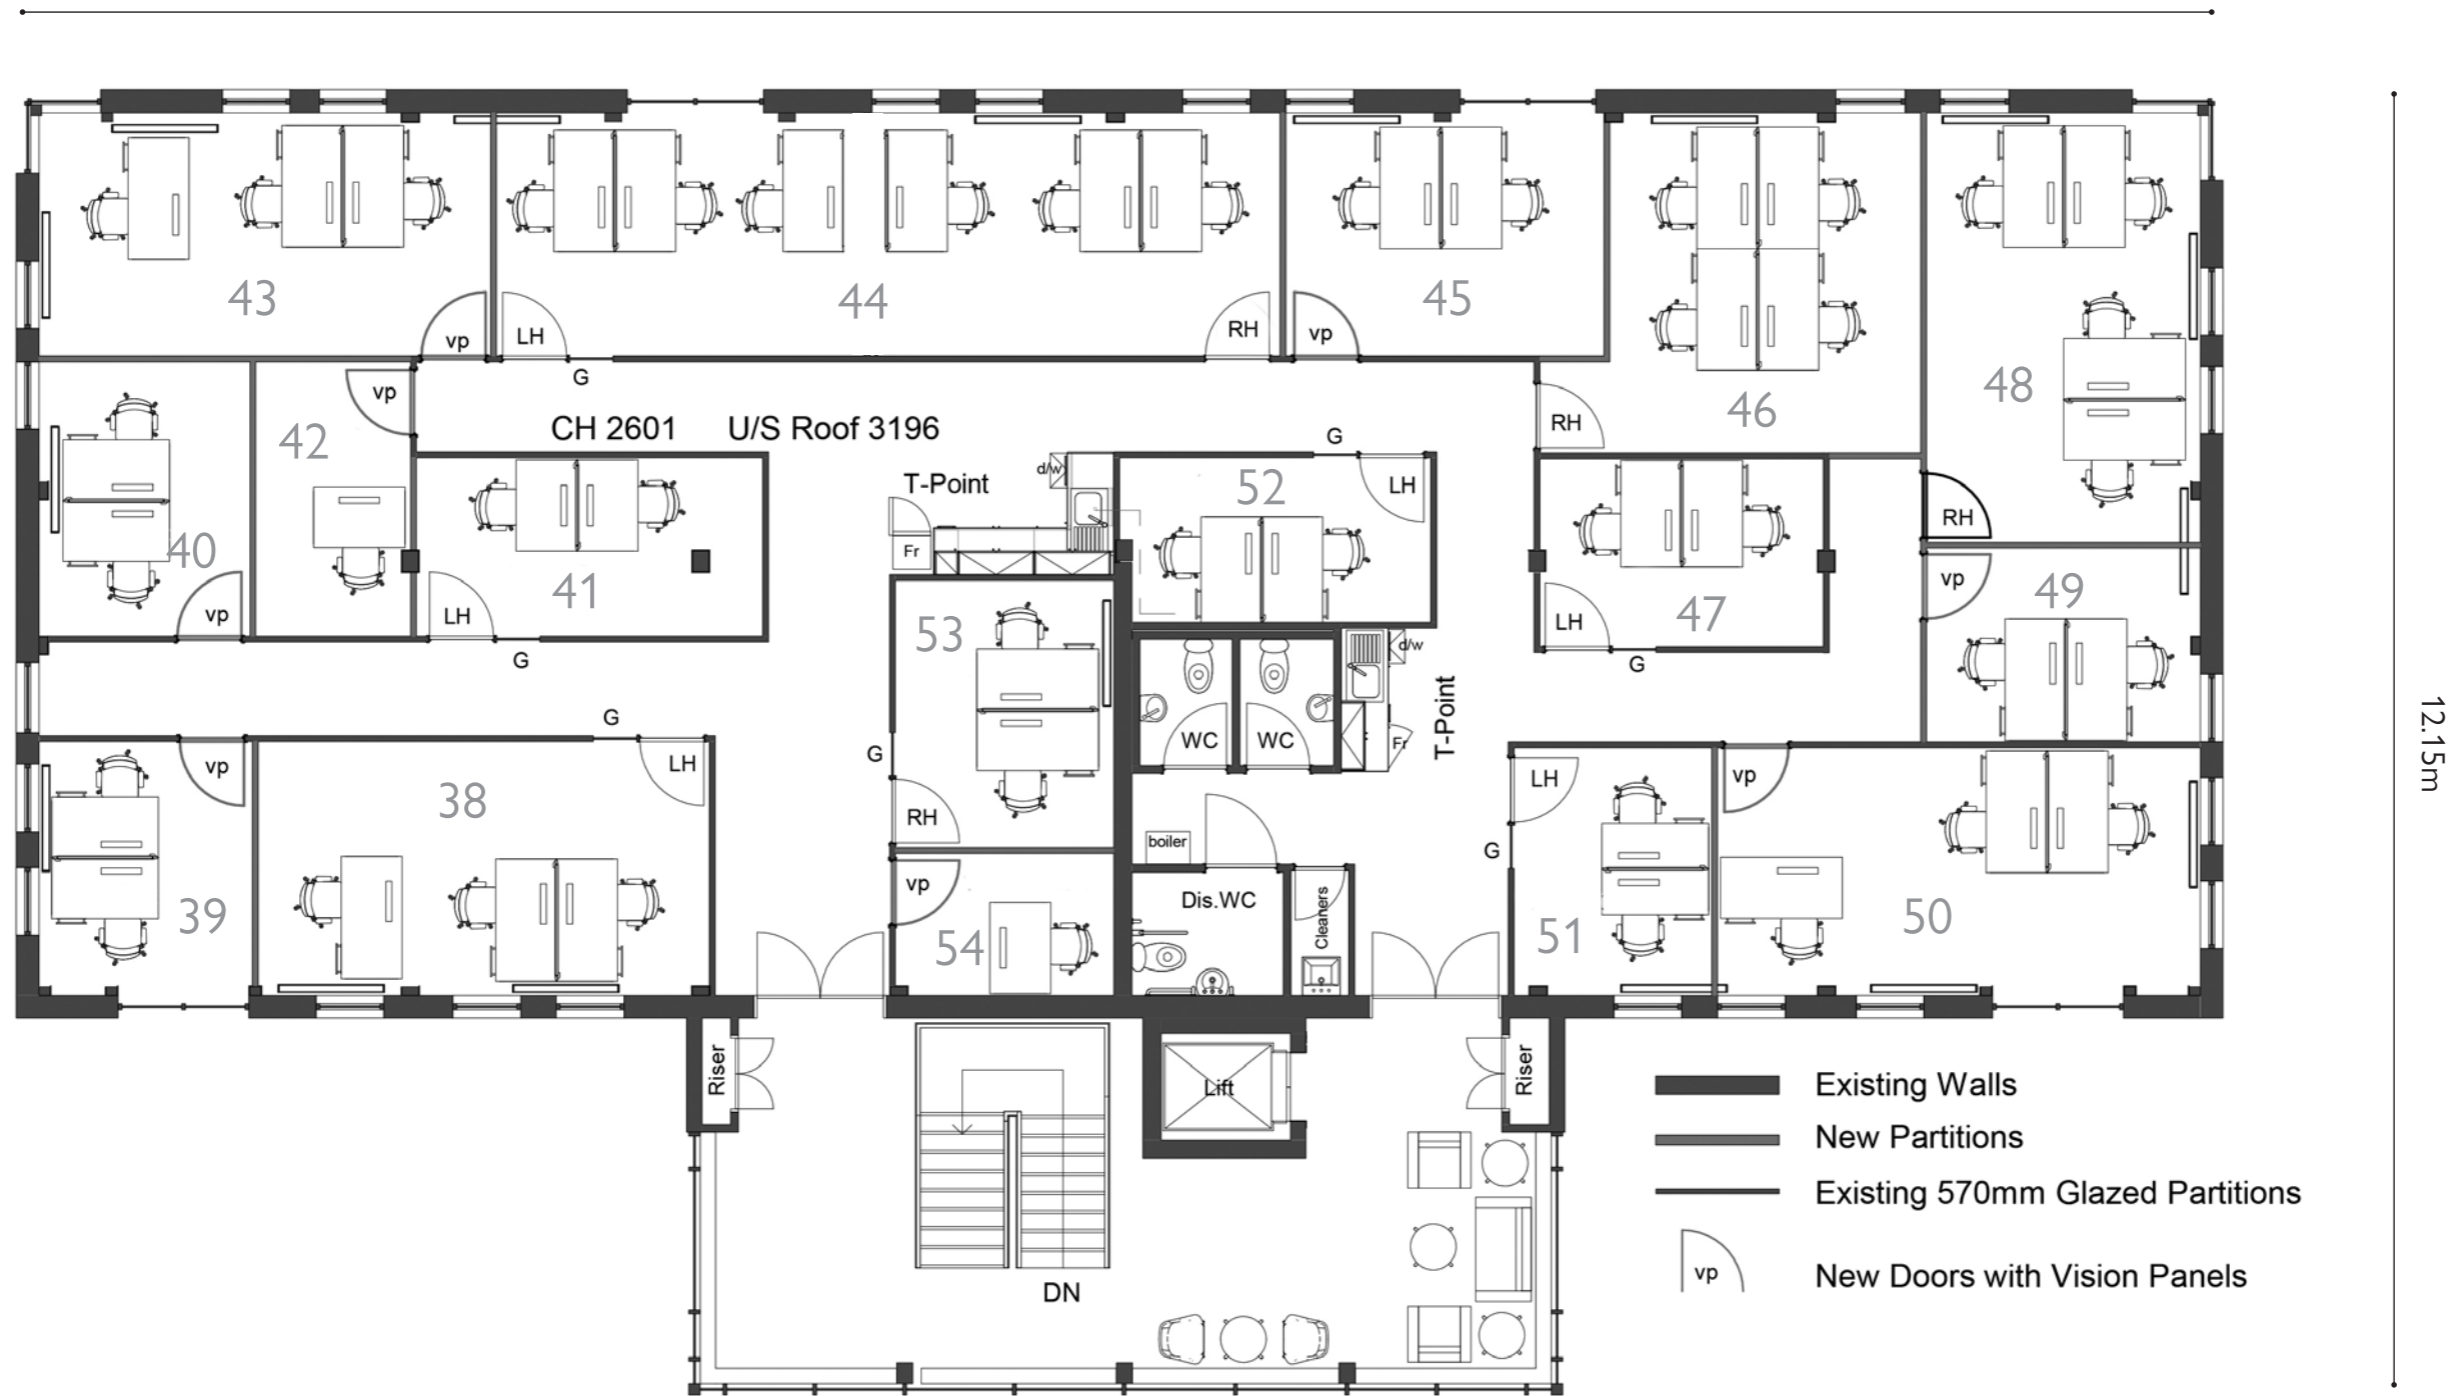

13-14 Neptune Court, Ocean Way,
Cardiff Bay, Cardiff CF24 5PJ
info@workbenchoffice.com
www.workbenchoffice.com

Ground Floor Offices
Scale 1:100 at A3
Do not scale, use dimensions only.
Date: 29/08/2023

28.90m

12.15m

13-14 Neptune Court, Ocean Way,
Cardiff Bay, Cardiff CF24 5PJ
info@workbenchoffice.com
www.workbenchoffice.com

First Floor Offices
Scale 1:100 at A3
Do not scale, use dimensions only.
Date: 29/08/2023

Building 14 Neptune Court

Office Sq ft

23	105	(2 desk)	41	121	(2 desk)
24	209	(4 desk)	42	81	(2 desk)
25	100	(2 desk)	43	197	(4 desk)
26	207	(4 desk)	44	350	(6/8 desk)
27	197	(4 desk)	45	144	(2/3 desk)
28	118	(2/3 desk)	46	191	(4 desk)
29	187	(4 desk)	47	98	(2 desk)
29A	187	(4 desk)	48	219	(4 desk)
30	180	(4 desk)	49	93	(2 desk)
31	174	(4 desk)	50	225	(4 desk)
32	119	(2 desk)	51	93	(2 desk)
33	189	(4 desk)	52	96	(2 desk)
34	131	(2/3 desk)	53	104	(2 desk)
35	100	(2 desk)	54	58	(1 desk)
36	104	(2 desk)			
37	58	(1 desk)			
38	207	(4 desk)			
39	100	(2 desk)			
40	106	(2 desk)			